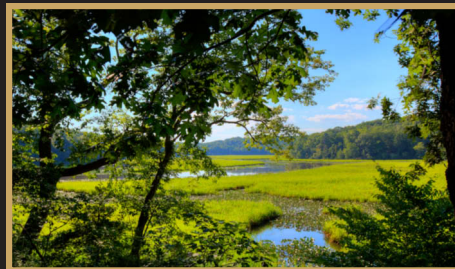

Luxury
HOMES OF DISTINCTION

Just Listed - Charlton Hill

1330 Berry Hill Road • Essex County • Virginia • $340,000